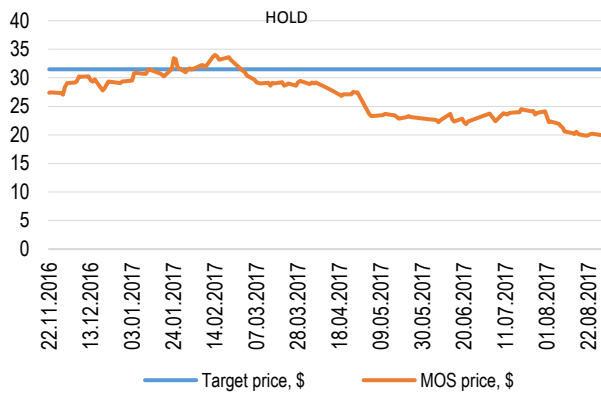

Hypothesis Research recommendations and share price performance

Agrium share price and target price chart

Source: ThomsonReuters, Hypothesis Research

PotashCorp share price and target price chart

Source: ThomsonReuters, Hypothesis Research

Mosaic share price and target price chart

Source: ThomsonReuters, Hypothesis Research

PhosAgro share price and target price chart

Source: ThomsonReuters, Hypothesis Research

Moscow Exchange share price and target price chart