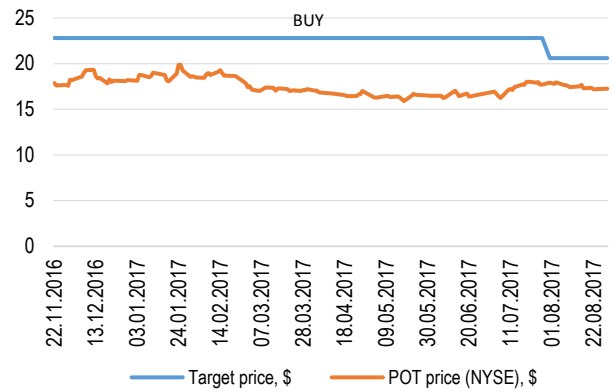

Hypothesis Research recommendations and share price performance

Agrium share price and target price chart

Source: ThomsonReuters, Hypothesis Research

PotashCorp share price and target price chart

Source: ThomsonReuters, Hypothesis Research

Mosaic share price and target price chart

Source: ThomsonReuters, Hypothesis Research

PhosAgro share price and target price chart

Source: ThomsonReuters, Hypothesis Research

Moscow Exchange share price and target price chart