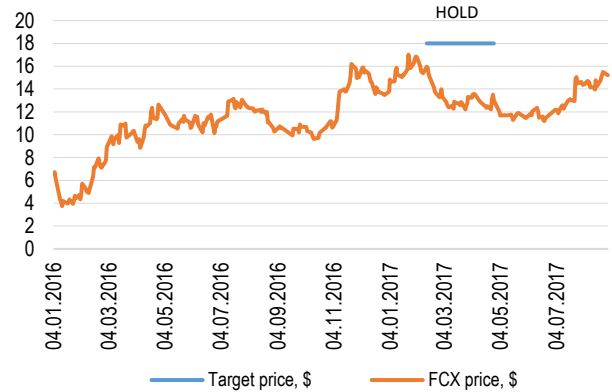

Hypothesis Research recommendations and share price performance

Agrium share price and target price chart

Source: ThomsonReuters, Hypothesis Research

PotashCorp share price and target price chart

Source: ThomsonReuters, Hypothesis Research

Mosaic share price and target price chart

Source: ThomsonReuters, Hypothesis Research

PhosAgro share price and target price chart

Source: ThomsonReuters, Hypothesis Research

Moscow Exchange share price and target price chart

Source: ThomsonReuters, Hypothesis Research

Freeport-McMoRan share price and target price chart

Source: ThomsonReuters, Hypothesis Research