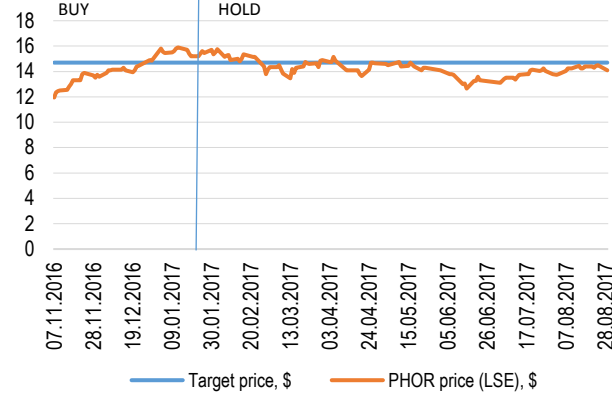

Hypothesis Research recommendations and share price performance

Agrium share price and target price chart

Source: ThomsonReuters, Hypothesis Research

PotashCorp share price and target price chart

Source: ThomsonReuters, Hypothesis Research

Mosaic share price and target price chart

Source: ThomsonReuters, Hypothesis Research

PhosAgro share price and target price chart

Source: ThomsonReuters, Hypothesis Research

Moscow Exchange share price and target price chart